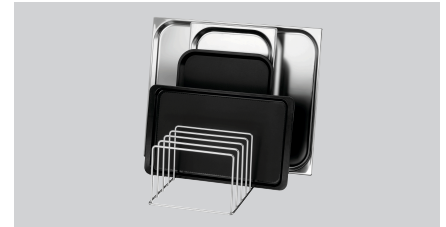

Tray basket TS

- ▶ 8 tray holders
- ▶ Maximum tray size
 - ✓ 600 x 400 mm

- ▶ Suitable for:
 - ✓ Trays
 - ✓ Baking sheets
 - ✓ Chopping boards

Description

8 tray holders for washing trays, baking trays and chopping boards with a size of up to 600 x 400 mm – suitable for the pot dishwashers in the TS range.

Features

- Inside height: 195 mm
- Number of shelves: 8
- Design: Tray holders
- Tray size max.: 600 x 400 mm
- Material: CNS 18/10
- Important information: -
- Basket size: 300 x 465 mm
- Suitable for: Trays
Baking trays
Chopping boards
- Size: W 300 x D 472 x H 200 mm
- Weight: 2.4 kg