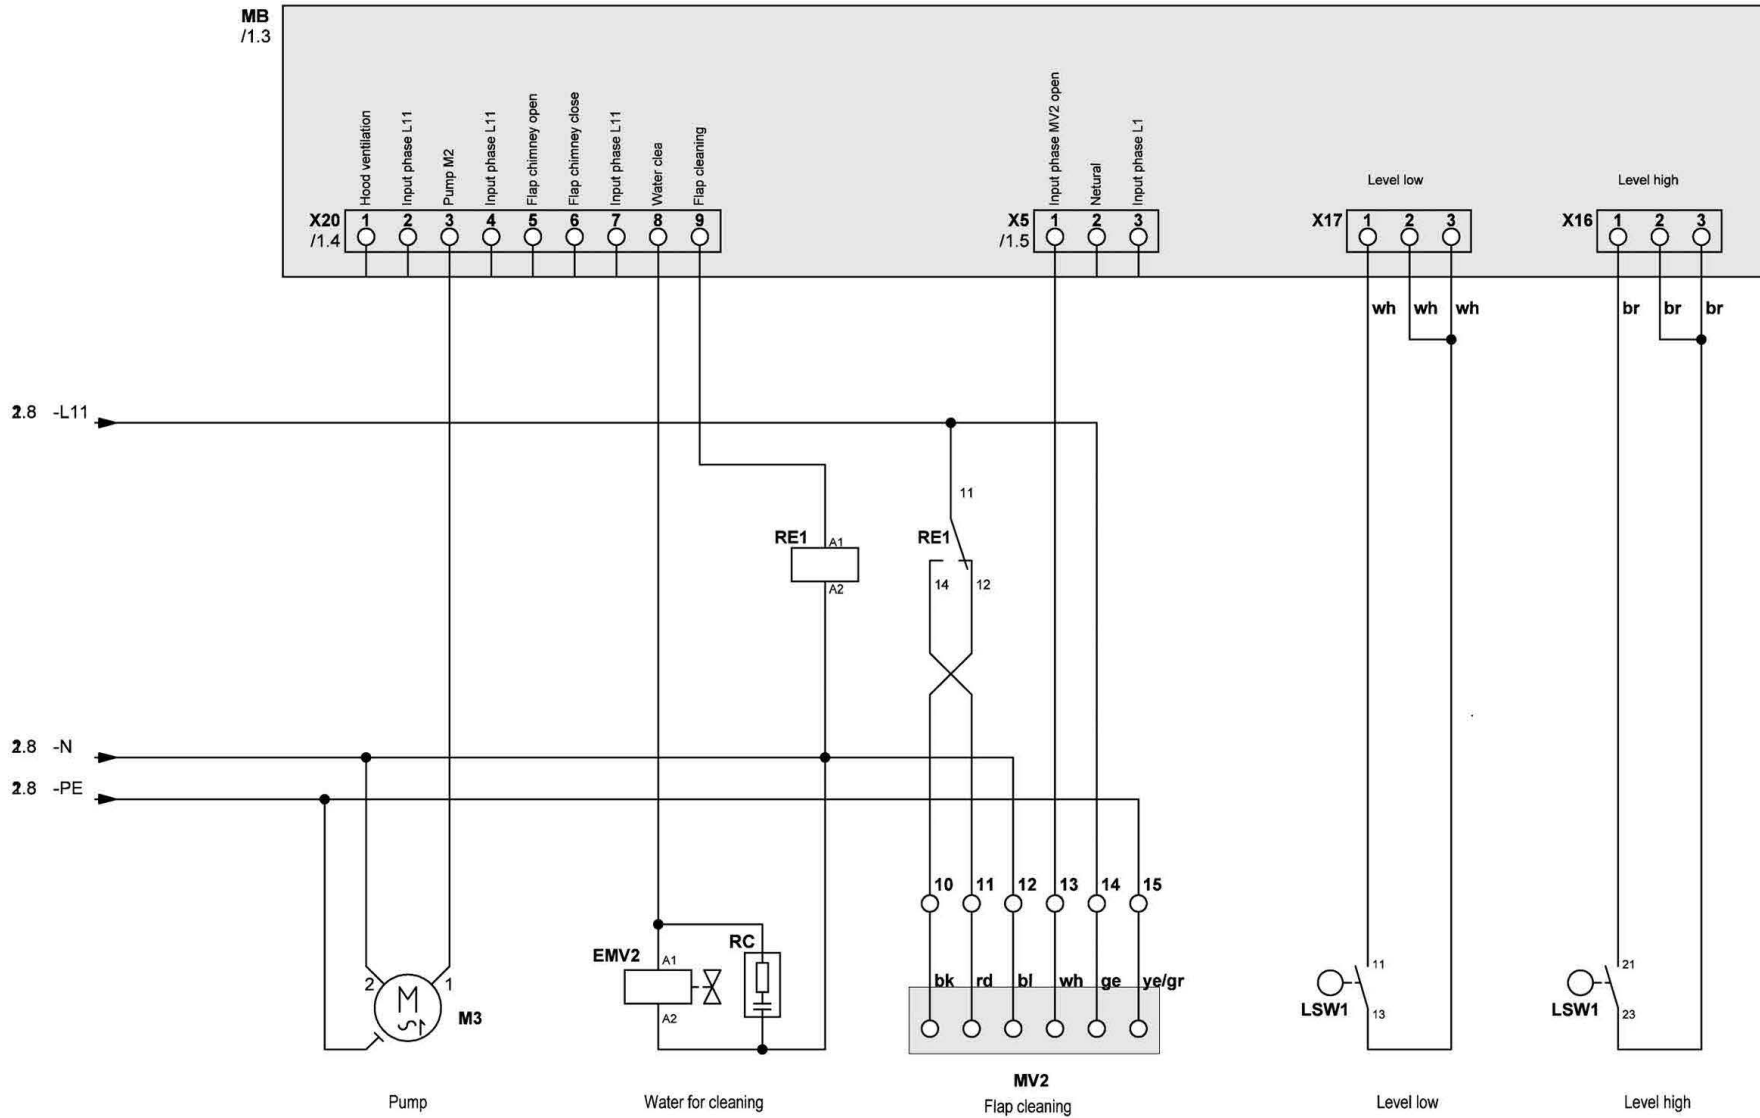

*CLEANING OPTION

MAIN BOARD BASIC UL 004-10036

MOTOR INVERTER 004-10012