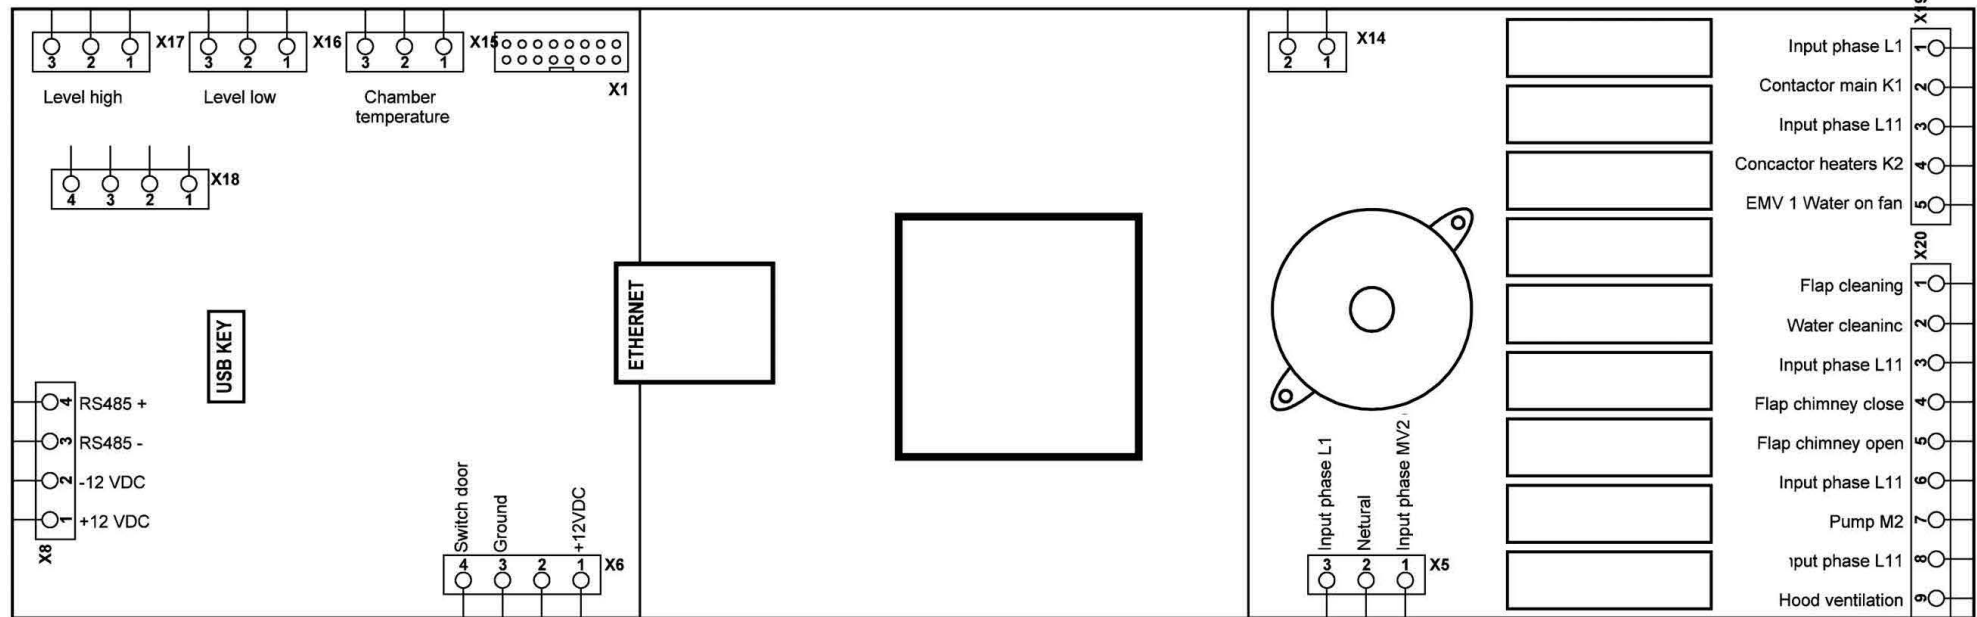

*CLEANING OPTION

MAIN BOARD BASIC UL 004-10036

MOTOR INVERTER 004-10012