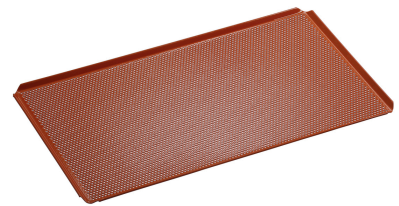

Perforated tray 1/1-SI

- Diameter perforation: 3 mm
- Important information: -
- Material: Aluminium
- Gastronorm: 1/1 GN
- Silicone coating: Yes
- Material thickness: 1,5 mm
- Perforation: Yes

Code-No. 100428
GTIN 4015613734767