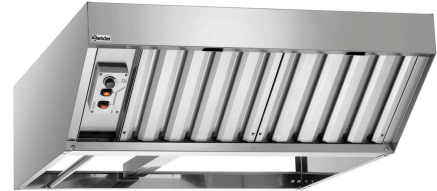

Condensation hood Silversteam

- ON/OFF switch: Yes
- Fan regulation: Manual
  Stepless
  Toggle
- Number of fan motors/exhaust air outputs: 1
- Assembly type: Top of appliance

Code-No. 116019
GTIN 4015613702773