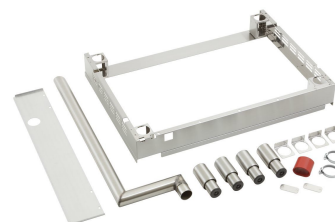

Connection kit Silversteam

STAINLESS STEEL

- Material: Stainless steel
- Designed for: Electric 1/1 GN combi-steamers from the Silversteam series
- Combination possibilities: 5 x 1/1 GN to 5 x 1/1 GN
  5 x 1/1 GN to 7 x 1/1 GN
- Important information: -
- Size frame: W 876 x D 622 x H 114 mm

Code-No. 116012
GTIN 4015613607078