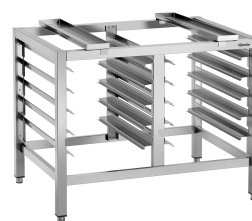

Base unit Silversteam 6040

CNS
18/10

- Material: CNS 18/10
- Number of drawers: 10
- Designed for: 1/1 GN combi-steamers Silversteam series
- Colour: Silver
- Format drawers: 1/1 GN
  600 x 400 mm
- Important information: -

Code-No. 115079
GTIN 4015613682051