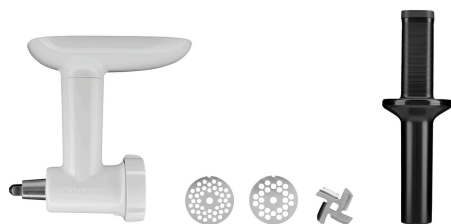

KitchenAid 5KPM5EWH white, 4,83L

Description

Features

- Material: Cast metal
Nylon-coated
- Important information: -
- Power load: 0,315 kW | 230 V | 50/60 Hz
- Control unit: Lever
- Colour: White
- Safety switch: No
- Speed control: 10 levels
Manual
- Including: 1 flat stirrer
1 dough hook
1 whisk
1 splash protection with filling chute
1 mixing bowl
- Design: With bowl lifter
- Content mixing bowl(s): 4,83 litre(s)
- Drive: Direct drive

▶ Continue on the next page

KitchenAid 5KPM5EWH white, 4,83L

- Material mixing bowl(s): Stainless steel
- Protective grid: No
- Properties: Full metal construction
- Size: W 264 x D 338 x H 411 mm
- Weight: 13.4 kg

KitchenAid 5KPM5EWH white, 4,83L

Add on Products

Vegetable cutter, 3 drums, KA

- Important information: -
- Colour: White
- Matches the KitchenAid: All models in our range
- Properties: -
- Set comprises: 1 Bircher drum (corrugated drum)
1 vegetable cutter
1 drumming disk

Code-No. A150062
GTIN 4015613681412

Meat grinder for KitchenAid

- Material: Plastic
- Important information: -
- Colour: White
- Matches the KitchenAid: All models in our range
- Properties: -
- Set comprises: 1 mincer
1 disk, fine