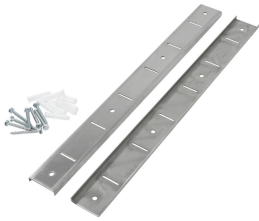

Wall-mounting shelf 2000x355x27, SS

Description

Features

- | | |
|--|--|
| • Material: | Stainless steel |
| • Important information: | - |
| • Delivery state: | Building kit (simple assembly) |
| • Number of shelves: | 1 |
| • Height-adjustable shelves: | Yes |
| • Assembly type: | Connecting system |
| • Total load-bearing capacity, max.: | 160 |
| • Design shelves: | Full-surface |
| • Including: | - |
| • Size Shelves: | W 2000 x D 355 mm |
| • Shelf type: | Wall shelf |
| • Modular kit principle - required for installation: | 1 pair of brackets (per wall shelf)
1 pair adjustment rails
Not included in delivery |
| • Properties: | - |
| • Size: | W 2,000 x D 355 x H 27 mm |
| • Weight: | 9.1 kg |

Wall-mounting shelf 2000x355x27, SS

Add on Products

1 pair of adjusting bars, 530 mm

- Important information: -
- Size: W 55 x D 530 x H 10 mm
- Weight: 0.92 kg

Code-No. 600061
GTIN 4015613442815

Consoles 1 pair

- Important information: -
- Size: W 355 x D 35 x H 90 mm
- Weight: 0.85 kg

Code-No. 600601
GTIN 4015613442822

Stainl.steel polish.spray 500ml can

- Content / can: 500 ml
- Application: Remove heavy soiling such as grease residue first
Do not spray onto hot surfaces
- allow them to cool down first:

Code-No. 173031
GTIN 4015613360195

Oil and grease remover F1L

- Content: 6 x 1 litre
- Model: Liquid
- HACCP compliant: Yes
- Chlorine-free: Yes
- Phosphate-free: Yes
- Including: -
- Order quantity unit: 1 box (6 bottles)