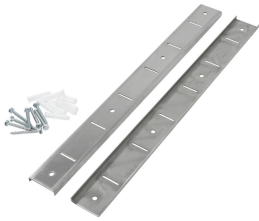

Wall-mounting shelf 1400x355x27, SS

Description

Features

- Material: Stainless steel
- Important information: -
- Delivery state: Building kit (simple assembly)
- Number of shelves: 1
- Height-adjustable shelves: Yes
- Assembly type: Connecting system
- Total load-bearing capacity, max.: 120
- Design shelves: Full-surface
- Including: -
- Size Shelves: W 1400 x D 355 mm
- Shelf type: Wall shelf
- Modular kit principle - required for installation: 1 pair of brackets (per wall shelf)
1 pair adjustment rails
Not included in delivery
- Properties: -
- Size: W 1,400 x D 355 x H 27 mm
- Weight: 5.3 kg

Wall-mounting shelf 1400x355x27, SS

Add on Products

1 pair of adjusting bars, 530 mm

- Important information: -
- Size: W 55 x D 530 x H 10 mm
- Weight: 0.92 kg

Code-No. 600061
GTIN 4015613442815

Consoles 1 pair

- Important information: -
- Size: W 355 x D 35 x H 90 mm
- Weight: 0.85 kg

Code-No. 600601
GTIN 4015613442822

Stainl.steel polish.spray 500ml can

- Content / can: 500 ml
- Application: Remove heavy soiling such as grease residue first
Do not spray onto hot surfaces
- allow them to cool down first:

Code-No. 173031
GTIN 4015613360195

Oil and grease remover F1L

- Content: 6 x 1 litre
- Model: Liquid
- HACCP compliant: Yes
- Chlorine-free: Yes
- Phosphate-free: Yes
- Including: -
- Order quantity unit: 1 box (6 bottles)