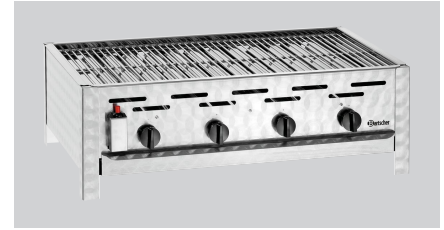

Grill Pan TB1470

▶ Designed for the gas table-top roaster TB1470R

▶ Enamelled tin grill pan

Description

Thanks to the enameled, scratch-proof design, this grill pan, designed for the gas table-top roaster TB1470R, is particularly robust and durable.

Features

- | | |
|--------------------------|--------------------------|
| • Material: | Steel plate
Enamelled |
| • Important information: | - |
| • With handle(s): | Yes |
| • Size: | W 870 x D 540 x H 67 mm |
| • Weight: | 10.83 kg |

Grill Pan TB1470

Add on Products

Power cleaner F1L

- Order quantity unit: 1 box (6 bottles)
- Content: 6 x 1 litre
- Model: Liquid
- HACCP compliant: Yes
- Chlorine-free: Yes
- Phosphate-free: Yes
- Designed for: Manual cleaning of heavily soiled surfaces

Code-No. 173278
GTIN 4015613767918

Intensive power cleaner F1L

- Order quantity unit: 1 box (6 bottles)
- Content: 6 x 1 litre
- Model: Liquid
- HACCP compliant: Yes
- Chlorine-free: Yes
- Phosphate-free: Yes
- Designed for: Use in kitchens and food processing areas