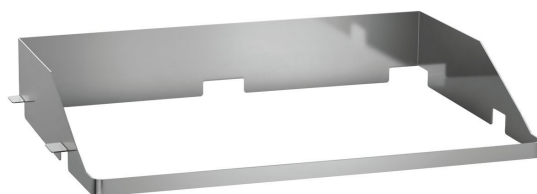

Griddle plate gas 700, W800, smooth

Description

Features

• Sub-counter unit type:	Open
• Type:	Upright unit
• Material:	CNS 18/10
• Operating mode:	Gas
• Important information:	-
• Material roasting surface:	Stainless steel
• Roasting surface design:	Smooth
• Size heating surface:	W 720 x D 445 mm
• Height-adjustable feet:	Yes
• Height adjustable:	850 mm to 900 mm
• Number of heating zones:	2
• Safety thermostat:	Yes
• Series:	700
• Including:	-
• Power:	14 kW
• Gas type:	Natural gas H Liquid gas and natural gas L-nozzles are enclosed

► Continue on the next page

Griddle plate gas 700, W800, smooth

- Ignition type: Piezo ignition
- Heating zones can be controlled separately: Yes
- Size: W 800 x D 700 x H 850 mm
- Weight: 77.2 kg

Griddle plate gas 700, W800, smooth Add on Products

Combi-Scraper

- Properties: Replaceable blade
- Designed for: Steel plates
Grilles
- Important information: -
- Material: Plastic
Aluminium
- Size: W 110 x D 210 x H 30 mm

Code-No. 529712
GTIN 4015613605500

Splash guard Series 700, 800mm

- Storage grille: No
- Material: Stainless steel
- Important information: -
- Size: W 777 x D 555 x H 125 mm
- Weight: 3.2 kg

Code-No. 285076
GTIN 4015613638270

Door 700 40/80LR