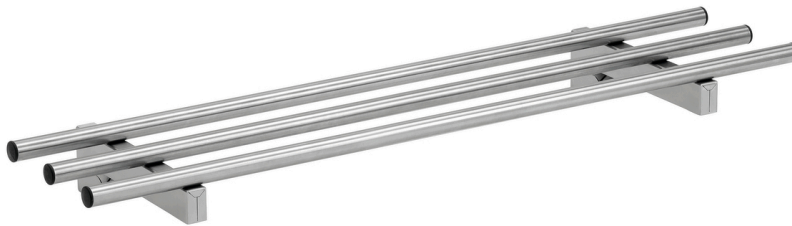

## Tray slide KST2200 Plus

▶ Designed for cooking station KST2200 Plus

### Description

Customer-friendly tray slide for cooking station KST2200 Plus.

### Features

- |                          |                            |
|--------------------------|----------------------------|
| • Including:             | Attachment material        |
| • Material:              | CNS 18/10                  |
| • Important information: | -                          |
| • Size:                  | W 1,100 x D 345 x H 130 mm |
| • Weight:                | 4.1 kg                     |

### Tray KN45350-HG

- Colour: Light grey
- Worktop surface: Structured
- Stackable: Yes
- Dishwasher safe: Yes
- Properties: -
- Material: Plastic (polypropylene)
- Important information: -

Code-No. 701054  
GTIN 4015613695310