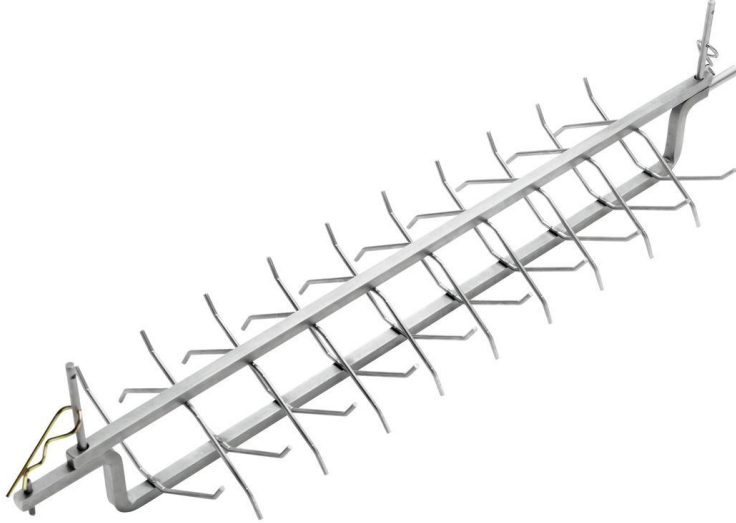

## Spit basket P6

### Description

### Features

- Important information: -
- Size: W 540 x D 145 x H 155 mm
- Weight: 1.1 kg

### Power cleaner F1L, set of 2

- Designed for: Stubborn dirt, especially in kitchens  
Grill and combi steamer cleaning (without cleaning system)
- Content: 2 x 1 litre
- Model: Liquid  
High concentrate
- Ph level: 13,5