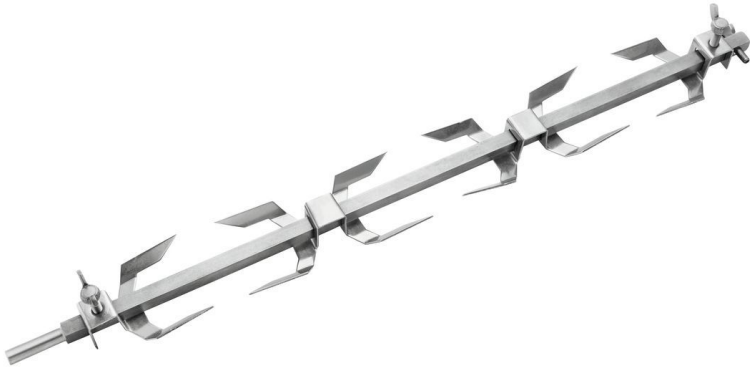

Spit with clamps P6

Description

Features

- Important information: -
- Size: W 60 x D 540 x H 50 mm
- Weight: 0.55 kg

Spit with clamps P6 Add on Products

Power cleaner F1L, set of 2

- Designed for: Stubborn dirt, especially in kitchens
Grill and combi steamer cleaning (without cleaning system)
- Content: 2 x 1 litre
- Model: Liquid
High concentrate
- Ph level: 13,5

Code-No. 173078
GTIN 4015613731926

Intensive power cleaner F1L, set of 2

- Order quantity unit: 1 box (2 bottles)
- Content: 2 x 1 litre
- Ph level: 14
- HACCP compliant: Yes
- Chlorine-free: Yes
- Phosphate-free: Yes