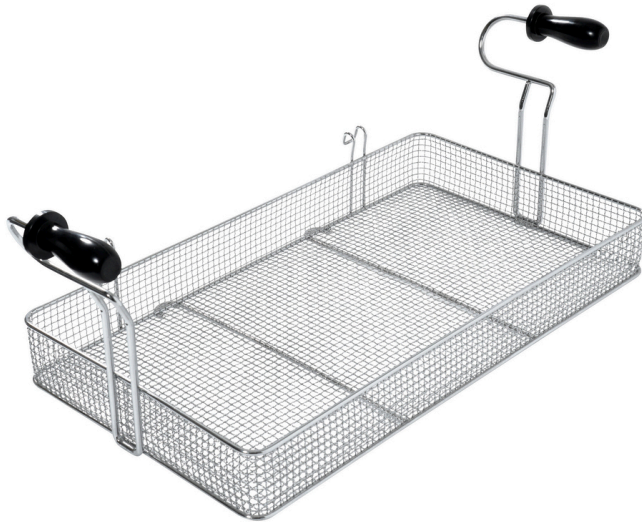

## Deep frying basket BF 20G

### Description

### Features

- Size basket: W 580 x D 320 x H 70 mm
- Important information: -
- Content: 12,9 litre(s)
- Material: Steel  
Chrome-plated
- Size: W 660 x D 330 x H 260 mm
- Weight: 1.8 kg