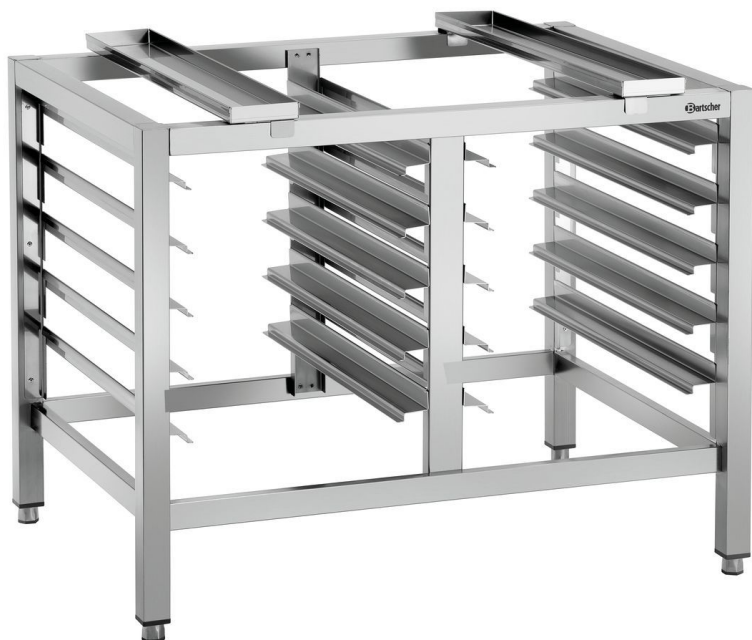

Base unit Silversteam 6040

- ▶ Number of shelves: 10
- ▶ Shelf type: Lengthwise
- ▶ Shelf format: GN 1/1
 - ✓ GN 1/1
 - ✓ 600 x 400 mm

Description

Gastronorm and bakery standard – the sturdy base frame for GN 1/1 combi-steamers in the Silversteam series offers space for 10 grilles and trays in GN 1/1 format or 600 x 400 standard bakery format.

Features

- Material: CNS 18/10
- Colour: Silver
- Type of drawers: Longitudinal
- Number of drawers: 10
- Format drawers: 1/1 GN
600 x 400 mm
- Base shelf: No
- Height-adjustable feet: Yes
- Height adjustable: 745 mm to 790 mm
- Important information: -
- Size: W 950 x D 700 x H 745 mm
- Weight: 24 kg