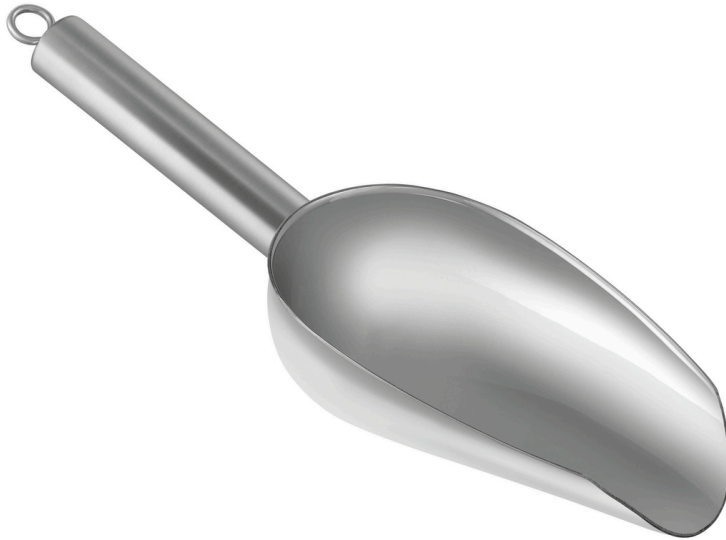

## Food scoop 100

▶ With hanging hole

▶ Dishwasher-safe

### Description

This dishwasher-safe stainless steel scoop can be used to cleanly and hygienically top up, serve and weigh popcorn, flour, spices, tea, muesli and sweets. The hanging hole at the end of the handle helps to ensure a tidy kitchen.

### Features

• Dishwasher-suitable:	Yes
• Material:	Stainless steel
• Properties:	Hanging hole
• Important information:	-
• Size:	W 288 x D 220 x H 50 mm
• Weight:	0.1 kg