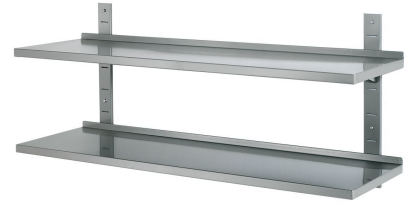

Wall shelf set, 1200x355 complete

Description

Features

- Set comprises: 1 pair adjustment rails (length 530 mm)
2 pair of brackets
2 wall shelves
- Delivery state: Building kit (simple assembly)
- Number of shelves: 2
- Height-adjustable shelves: Yes
- Design shelves: Full-surface
- Size Shelves: W 1200 x D 355 mm
- Shelf type: Wall shelf
- Material: Stainless steel
- Properties: -
- Important information: -
- Assembly type: Connecting system
- Total load-bearing capacity, max.: 240 kg
- Including: Attachment material
- Load-bearing capacity per shelf, max.: 120 kg
- Size: W 1,200 x D 360 x H 530 mm

▶ Continue on the next page

Wall shelf set, 1200x355 complete

• Weight: 12.6 kg

Wall shelf set, 1200x355 complete

Add on Products

Wall-mounting shelf 1200x355x27, SS

- Material: Stainless steel
- Important information: -
- Delivery state: Building kit (simple assembly)
- Number of shelves: 1
- Height-adjustable shelves: Yes
- Assembly type: Connecting system
- Total load-bearing capacity, max.: 120 kg

Code-No. 603004
GTIN 4015613442761

Consoles 1 pair

- Important information: -
- Size: W 355 x D 35 x H 90 mm
- Weight: 0.85 kg

Code-No. 600601
GTIN 4015613442822

1 pair of adjusting bars, 530 mm

- Important information: -
- Size: W 55 x D 530 x H 10 mm
- Weight: 0.92 kg