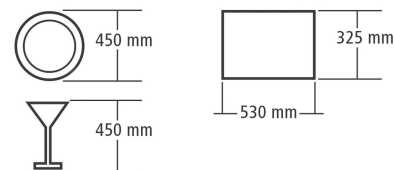

Basket transport dishwasher KTS5000 R

- ▶ Ready for cabinet installation in no time
 - ✓ Glasses height max.: 450 mm
 - ✓ Plate height max.: 450 mm
 - ✓ Tray size max.: 530 x 325 mm
- ▶ Output / hour max.: 83 - 104 baskets
- ▶ Run-time: 35 / 45 seconds
- ▶ Reduced energy consumption by heat recovery
- ▶ Double-walled

Features

- Model: Transport floor, stainless steel
Left-running appliance
- Basket dimensions: 500 x 500 mm
- Plate height max.: 450 mm
- Tray size max.: 530 x 325 mm
- Run-time: 35 / 45 seconds
- Output / hour max.: 83 - 104 baskets
- Tank heater: 9 kW
- Boiler heater: 12 kW
- Tank volume: Rinsing tank: 85 litres
After-rinsing tank: 4.5 litres
- Water consumption at 2 bar: 130 l/hour.
- Water supply: 2 x G 3/4"
- Water outlet: 1 x Ø 28 mm
1 x Ø 40 mm
- Lye pump: No
- Cleaning agent dosing pump: yes

Code-No. 110626
GTIN 4015613737720

Pre-clearing table KTS5000

- Height adjustable: 900 mm to 950 mm
- Beaker capacity: 50 litre(s)
- Size basin: W 500 x D 400 x H 250 mm
- Position sink: Left
- Water outlet: 1 1/2"
- Base shelf: Yes
- Splash protection: yes