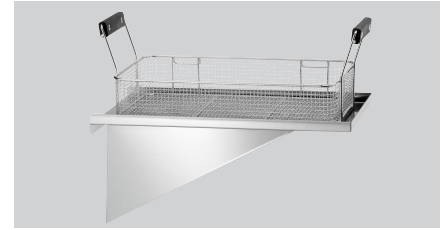

Basket shelf BF 16E

▶ Designed for bakery deep-fat fryer BF 16E

Description

Storage surface that can be mounted individually, matches the bakery deep-fat fryer BF 16E.

Features

- | | |
|--------------------------|-------------------------|
| • Assembly side: | On both sides |
| • Material: | CNS 18/10 |
| • Important information: | - |
| • Size: | W 445 x D 235 x H 85 mm |
| • Weight: | 2.9 kg |