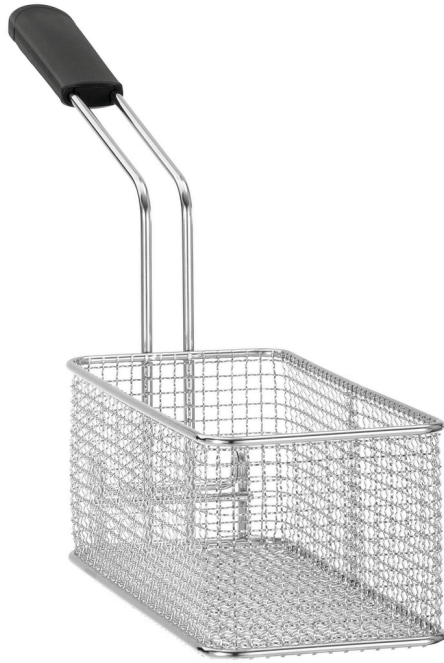

Deep frying basket 700 7L

Description

Features

- Important information: -
- Size basket: W 113 x D 255 x H 111 mm
- Content: 3,3 litre(s)
- Material: Stainless steel
Chrome-plated
- Size: W 119 x D 560 x H 260 mm
- Weight: 0.8 kg