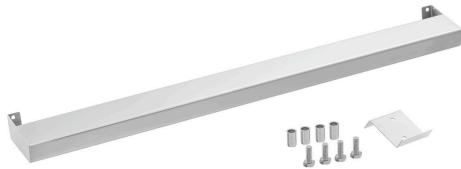

Kitchen rail 900-800

STAINLESS
STEEL

- Material: Stainless steel
- Load-bearing capacity max.: 15 kg
- Depth of surface: 60 mm
- Including: 1 drilling template
  Attachment material
- Important information: Building kit
- Size: W 790 x D 95 x H 40 mm

Code-No. 295201
GTIN 4015613850269