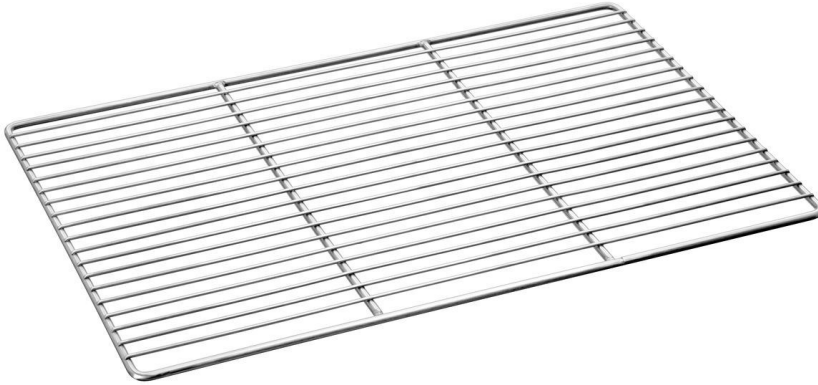

Grid 600x400, stainless steel

Description

Features

- Bakery norm: 600 x 400 mm
- Material: Stainless steel
- Important information: -
- Size: W 600 x D 400 x H 8 mm
- Weight: 1.4 kg

Grid 600x400, stainless steel

Add on Products

Power cleaner F1L, set of 2

- Designed for: Stubborn dirt, especially in kitchens
Grill and combi steamer cleaning (without cleaning system)
- Content: 2 x 1 litre
- Model: Liquid
High concentrate
- Ph level: 13,5