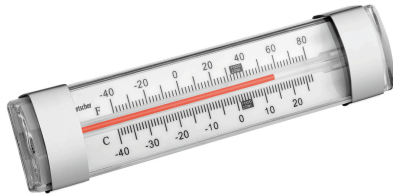

Deep freezer 2/1GN, 1400L, SS

Description

Features

- Gastronorm: 2/1 GN
- Number of intermediate shelves: 6
- Power load: 1,012 kW | 230 V | 50/60 Hz
- Height-adjustable feet: Yes
- Temperature range: -18 °C to -22 °C
- Content: 1400 litre(s)
- Door hinge side can be changed: No
- Door hinge side: Left / right
- Digital display: Yes
- Insulation: Polyurethane, 60 mm
- Coolant: R404a / 0,380 kg
- Type of door: Leaf door(s)
- Automatic defrosting function: Yes
- ON/OFF switch: Yes
- Lockable: Yes
- Thermostat: Yes
- Number of doors: 2

▶ Continue on the next page

Deep freezer 2/1GN, 1400L, SS

• Including:	-
• Properties:	-
• Material:	CNS 18/10
• Important information:	-
• Colour:	Silver
• Climate class:	4
• GWP:	3922
• Height adjustable:	2040 mm to 2110 mm
• Size Clipboard:	W 530 x D 650 mm
• Control unit:	Knob
• Control lamp:	ON/OFF
• Temperature control:	Thermostatic
• Cooling:	Circulating air
• Interior lighting:	No
• Material inside:	Stainless steel
• Energy efficiency class:	F
• Energy consumption:	5402 kWh / an
• Height-adjustable intermediate shelves:	Yes
• Size:	W 1,320 x D 855 x H 2,050 mm
• Weight:	191 kg

Deep freezer 2/1GN, 1400L, SS

Add on Products

Thermometer A250

STAINLESS
STEEL

- Important information: -
- Including: -
- Material: Stainless steel
Plastic
- Colour: White
Silver
- Design: Analogue

Code-No. 292043
GTIN 4015613664279