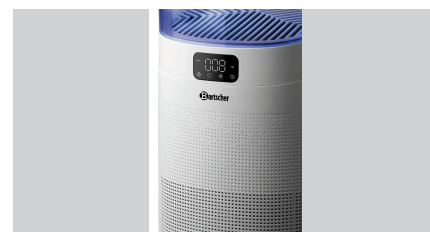

Room air cleaner W4000

Description

With a maximum air output of 400 m³/h, the W4000 cleans the air of viruses, allergens, and odours. The different colours of the LED ring provide information about the current air quality as well as creating an attractive coloured lighting effect in the room.

Features

• Colour:	White
• Designed for:	Rooms up to 40 m ²
• Air quality sensor:	Yes
• Air quality display:	Digital display LED light ring, different colours
• Number of filters:	1
• Filter class:	HEPA H13
• Maximum air performance:	400 m ³ /h
• Controllable air quantity:	3 levels
• Filter change:	Indicated by optical signal After 2,200 operating hours
• Timer:	Yes
• Time setting:	2, 4, or 8 hours
• Sound value:	< 56 dB
• Connection cable model:	Cable length: 1.5 m
• ON/OFF switch:	No
• Control lamp:	Filter change

▶ Continue on the next page

- ▶ Designed for:
 - ✓ Rooms up to 40 m²

- ▶ Maximum air output: 400 m³/h
 - ✓ Controllable air quantity: 3 settings

- ▶ Double air quality display
 - ✓ Digital display
 - ✓ Ring of LED lights in different colours

- ▶ Timer
 - ✓ Time setting: 2, 4, or 8 hours

- ▶ Filter class
 - ✓ HEPA H13

Room air cleaner W4000

- Power load: 0,05 kW | 230 V | 50/60 Hz
- Material: Plastic
- Important information: -
- Air purification: With UV light
- Size: W 300 x D 270 x H 565 mm
- Weight: 5 kg