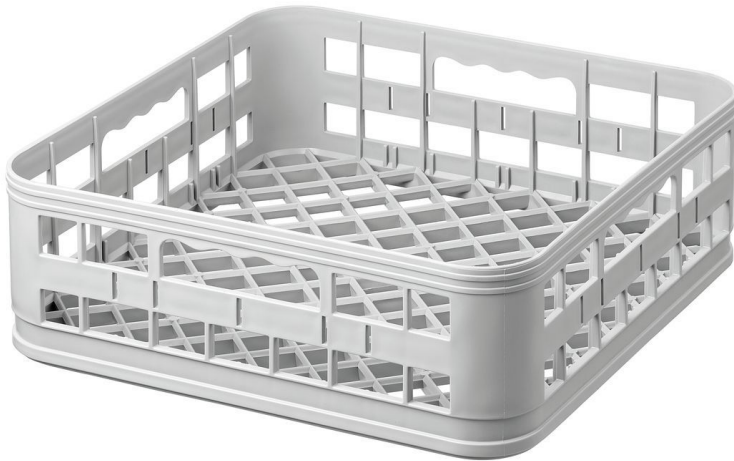

## Universal basket 350x350x110

- ▶ Basket size: 350 x 350 mm
- ▶ Basket height: 110 mm

### Features

- Basket size: 350 x 350 mm
- Number of shelves: 1
- Colour: Grey
- Design: Flat
- Suitable for: Glasses  
Cups
- Important information: -
- Inside height: 103 mm
- Stackable: Yes
- Material: Plastic
- Size: W 350 x D 350 x H 110 mm
- Weight: 0.8 kg

## Universal basket 350x350x110

#### Insert for saucers f. dishw.basket

- Important information: -
- Material: Steel  
Coated
- Number of shelves: 14
- Size: W 300 x D 100 x H 90 mm
- Weight: 0.2 kg

Code-No. 110317  
GTIN 4015613432014