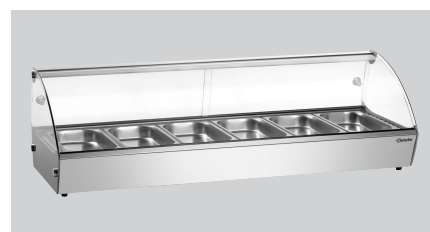

Hot display R6 6 x 1/3 GN

▶ In the 6 GN tanks there is space for hot meals, side dishes or snacks

▶ Capacity: 6 x 1/3 GN

✓ Depth GN container max: 40 mm

Description

Large flap – plenty of space behind it: In the 6 GN tanks there is space for hot meals, side dishes or snacks.

Features

• Colour:	Silver
• Type of glass:	Single glazing All-round glass
• Safety glass:	Yes
• Depth GN container max.:	40 mm
• Content:	68 litre(s)
• Temperature range:	30 °C to 90 °C
• Temperature control:	Stepless
• Front pane:	Rounded
• Type of door:	Sliding door(s)
• Heating type:	Dry heated
• Water bowl for air humidification:	No
• Interior lighting:	No
• Lighting:	-
• Digital display:	No
• Control unit:	Toggle Knob

▶ Continue on the next page

Hot display R6 6 x 1/3 GN

- Control lamp: ON/OFF
- Properties: -
- Including: GN containers
- Power load: 0,8 kW | 230 V | 50 Hz
- Material: Stainless steel
- Important information: Glass
- Capacity GN: -
- Position of the door: 6 x 1/3 GN
- Size: Reverse
- Weight: W 1,135 x D 420 x H 335 mm
- Weight: 24.7 kg