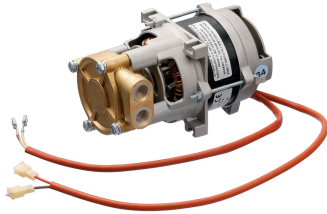

Dishwasher US C500 LPR

Add on Products

Pressure booster pump set DSS10

- Power load: 0,15 kW | 230 V | 50 Hz
- Important information: -
- Material: Plastic
- Properties: -
- Set comprises: 1 pump (W 100 x D 175 x H 110 mm, 1.5 A)
  1 condenser (W 35 x D 120 x H 35 mm)
- 6.3 µF:

Code-No. 109562
GTIN 4015613721279