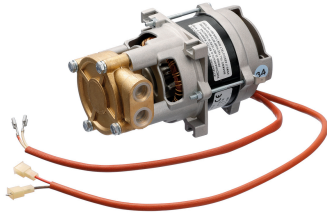

Code-No. 300147
GTIN 4015613709178

Dishwasher US M500 LPWR K

Add on Products

Pressure booster pump set DSS10

- Power load: 0,15 kW | 230 V | 50 Hz
- Important information: -
- Material: Plastic
- Properties: -
- Set comprises: 1 pump (W 100 x D 175 x H 110 mm, 1.5 A)
1 condenser (W 35 x D 120 x H 35 mm)
- 6.3 µF: