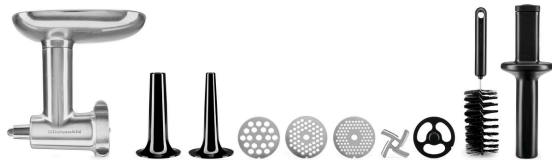

Code-No. A150037
GTIN 4015613263397

Grain flaker, KA

- Important information: -
- Colour: White
- Matches the KitchenAid: All models in our range
- Properties: -
- Size: W 155 x D 210 x H 205 mm
- Weight: 0.9 kg

Code-No. A150029
GTIN 4016098166883

Meat Grinder Alu II for KitchenAid

- Material: Aluminium
Stainless steel
Plastic
- Important information: -
- Colour: Silver
- Matches the KitchenAid: All models in our range
- Set comprises: 1 attached tray