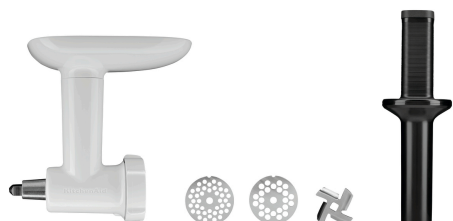

KitchenAid 5KSM70JPX 6,6L Add on Products

Meat grinder for KitchenAid

- Material: Plastic
- Important information: -
- Colour: White
- Matches the KitchenAid: All models in our range
- Properties: -
- Set comprises: 1 mincer
  1 disk, fine

Code-No. A150000
GTIN 4016098101372