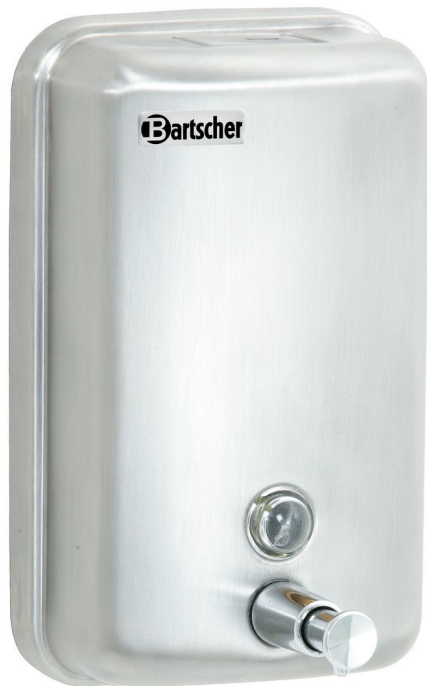

Soap dispenser, wall-mounting, SS, 1L

▶ Quick and easy hand cleaning

✓ Pump system

▶ Content: 1 litre

✓ Cartridge-free

▶ Up to 1.2 ml per stroke

Description

User-friendly, reliable, and with a timeless design

Features

• Content:	1 litre(s)
• Design:	Wall-mounting
• Can be refilled:	Yes
• Filling level check:	Window
• Properties:	Less maintenance effort
• Not included in delivery:	Filling
• Material:	Chrome-nickel steel Brushed
• Including:	Attachment material
• Operation:	Manual
• Important information:	-
• Colour:	Silver
• Dosing:	Pump system Up to 1.2 ml per stroke
• Suitable for Euro bottles:	No
• Lockable:	No
• Size:	W 123 x D 110 x H 204 mm

▶ Continue on the next page

Soap dispenser, wall-mounting, SS, 1L

- Weight: 0.5 kg