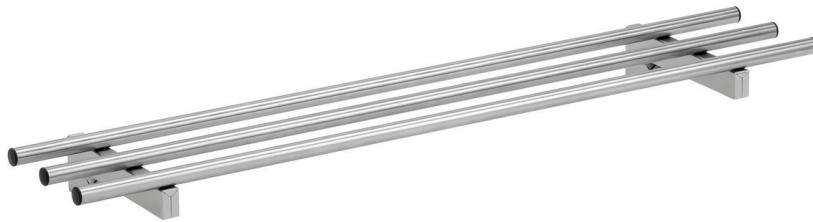

Tray slide KST3240 Plus

▶ Designed for KST3240 Plus cooking station

Description

Customer-friendly tray chute for cooking station KST3240 Plus.

Features

- | | |
|--------------------------|----------------------------|
| • Including: | Attachment material |
| • Material: | CNS 18/10 |
| • Important information: | - |
| • Size: | W 1,490 x D 345 x H 130 mm |
| • Weight: | 4.4 kg |

Tray slide KST3240 Plus Add on Products

Tray GN110-S

- Colour: Black
- Important information: -
- Dishwasher safe: Yes
- Stackable: Yes
- Dimensions surface: W 495 x D 290 mm
- Worktop surface: Structured
- Norm format: 1/1 GN

Code-No. 701053
GTIN 4015613695303

Tray KN45350-HG

- Colour: Light grey
- Worktop surface: Structured
- Stackable: Yes
- Dishwasher safe: Yes
- Properties: -
- Material: Plastic (polypropylene)
- Important information: -