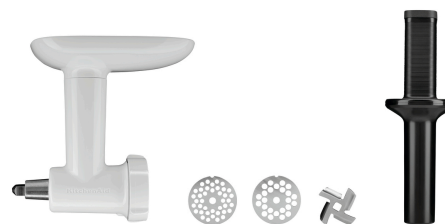

KitchenAid 5KSM55SXX 5,2L Add on Products

Splash guard 5KSMBLPS

- Material: Plastic
- With filling chute: Yes
- Important information: -
- Can only be used in combination with: 5.2 / 5.6 / 6.6 and 6.9-litre bowls
- Colour: Colourless
- Matches the KitchenAid: 5KSM70JPX

Code-No. A150035
GTIN 4016098174710

Vegetable cutter drums set , KA

- Can only be used in combination with: Vegetable cutters
- Important information: -
- Colour: White
- Matches the KitchenAid: All models in our range
- Properties: -

Code-No. A150036
GTIN 4016098174727

Meat grinder for KitchenAid

- Material: Plastic
- Important information: -
- Colour: White
- Matches the KitchenAid: All models in our range
- Properties: -
- Set comprises: 1 mincer
1 disk, fine

Code-No. A150000
GTIN 4016098101372

KitchenAid 5KSM55SXX 5,2L Add on Products

Meat grinder set KA

STAINLESS
STEEL

- Material: Stainless steel
Plastic
- Important information: -
- Colour: Silver
- Matches the KitchenAid: All models in our range
- Properties: -
- Set comprises: 1 attached tray