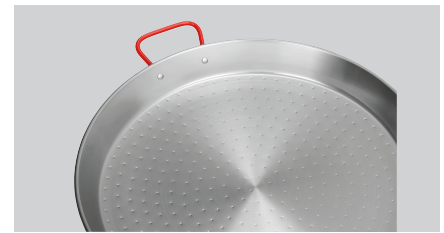

Paella pan STP460

- ▶ Diameter surface: 405 mm
- ▶ Height inside: 49 mm

- ▶ Roasting surface design
 - ✓ Steel, polished
 - ✓ Structured

Description

Durable full polished steel surface, structured cooking surface with a high edge, heat-resistant handles— The Bartscher paella pans are ideal for cooking fried potatoes, stir-fry meat dishes, pan-fried kebab, or chili con carne.

Features

- Roasting surface design: Steel, polished
Structured
- Diameter: 460 mm
- Diameter surface: 405 mm
- Height inside: 49 mm
- With handle(s): Yes
- Detachable handle: No
- Handle properties: Heat resistant
Painted red
- Material: Steel
Polished
- Important information: -
- Size: W 655 x D 465 x H 50 mm
- Weight: 1.9 kg

Code-No. 173080
GTIN 4015613731933

Oven gloves 370

- Properties: With flame protection
With hanger
Fabric density: 640 g/m²
- Colour: Black
- Can be washed: No
- Heat resistant to: 250 °C
- Length: 370 mm

Code-No. A500511
GTIN 4015613735474

Paella gas burner 3K500

- Gas type: Liquid gas
- Material: Steel
- Important information: Can only be used outdoors
Operation only with matching underframe
(Paella tripod 3K500 or 2K300 / 3K500-T)
Only approved for Germany
- Number of heating circuits: 3