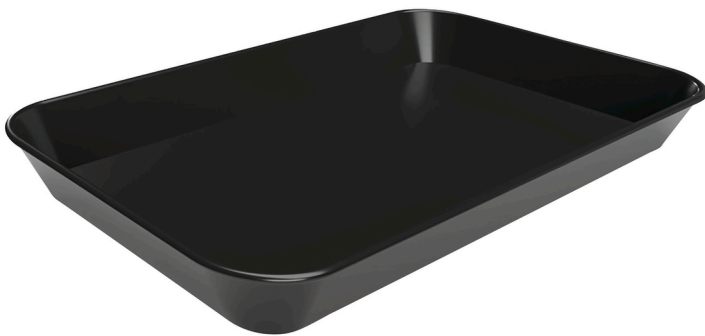

## Display tray 40S-250x350

- ▶ Attractive, timeless design
- ▶ Dishwasher-safe
- ▶ Temperature range - 40°C to 70°C

### Description

Present dishes and food attractively in the display. The premium melamine display trays offer a wide range of top-quality and attractive design options.

### Features

• Colour:	Black
• Material:	Melamine
• Order quantity unit:	5 units
• Important information:	-
• Temperature range:	-40 °C to 70 °C
• Dishwasher-suitable:	Yes
• Suitable for use in microwaves:	No
• Surface:	Smooth
• Size:	W 250 x D 350 x H 40 mm
• Weight:	0.47 kg