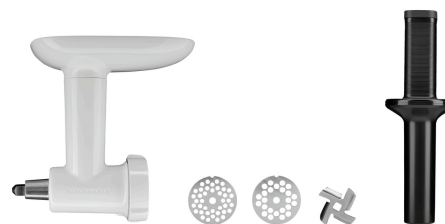

Meat grinder for KitchenAid

- Material: Plastic
- Important information: -
- Colour: White
- Matches the KitchenAid: All models in our range
- Properties: -

Code-No. A150000
GTIN 4016098101372