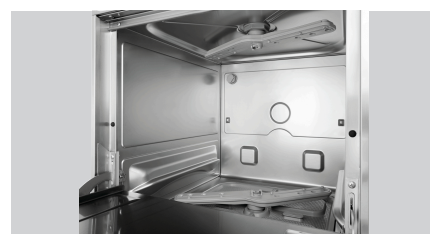

- Output/h: Up to 45 baskets
- Cycle time: 90 / 120 / 150 seconds

- Tank volume: 8 litres

- Tank heating: 0.6 kW

- Boiler heating: 2.6 kW