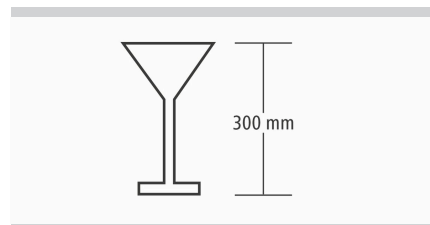

- Max. glass height: 300 mm

- Lye pump
- Detergent dosing pump
- Rinse aid dosing pump
- Water softener
- Self-cleaning

- We recommend a hot water connection.