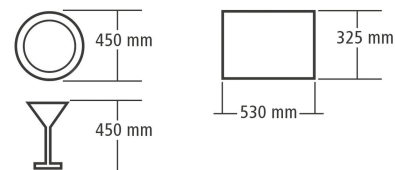

Basket transport dishwasher KTS500 R

- ▶ Ready for cabinet in no time
 - ✓ Glasses height max.: 450 mm
 - ✓ Plates height max.: 450 mm
 - ✓ Tray size max: 530 x 325 mm
- ▶ Output / hour max.: 70 - 100 baskets
- ▶ Cycle time: 35 / 94 seconds

Features

- Material: Stainless steel
- Model: Transport system, stainless steel
Left-running appliance
- Basket dimensions: 500 x 500 mm
- Important information: -
- Glasses height max.: 450 mm
- Plate height max.: 450 mm
- Tray size max.: 530 x 325 x 25 mm
- Run-time: 35 / 94 seconds
- Output / hour max.: 70 - 100 baskets
- Number of wash programs: 2
- Tank volume: Rinsing tank: 80 litres
Boiler: 28,5 litres
- Water consumption at 2 bar: 150 l/hour.
- Water pressure: 2 - 5 bar
- Water supply: 2 x G 3/4"
- Water outlet: 1 x 1/4 G

Basket transport dishwasher KTS500 R

Add on Products

Universal basket 500x500x100

- Stackable: Yes
- Basket size: 500 x 500 mm
- Number of shelves: 1
- Colour: Brown
- Design: Flat
- Suitable for: Glasses
Cups

Pre-clearing table KTS5000

- Height adjustable: 900 mm to 950 mm
- Beaker capacity: 50 litre(s)
- Size basin: W 500 x D 400 x H 250 mm
- Position sink: Left
- Water outlet: 1 1/2"
- Base shelf: Yes
- Splash protection: yes