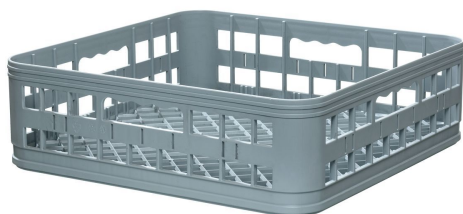

▶ Continue on the next page

Dishwasher GS M400 LPWR K

- Self-cleaning: No
- Cold rinsing: Yes
- Double-walled: No
- Tank volume: 14,5 litre(s)
- Water consumption at 2 bar: 1.8 litres / wash cycle
- Water pressure: 2 - 4 bar
- Water supply: 3/4"
- Water outlet: Ø 20 mm
- Water intake temperature: 5 °C to 60 °C
- Including:
 - 1 cutlery holder
 - 1 saucer insert
 - 1 water supply hose
 - 1 water outlet hose
 - 1 filling funnel for salt
 - 2 universal baskets
- Number of wash programs: 4
- Display: yes
- Door double-walled: Yes
- Can be fitted below the counter: Yes
- Glasses height max.: 305 mm
- Size: W 450 x D 560 x H 695 mm
- Weight: 36.6 kg

Dishwasher GS M400 LPWR K

Add on Products

Universal basket 400x400x135

- Basket size: 400 x 400 mm
- Number of shelves: 1
- Colour: Grey
- Design: Flat
- Suitable for: Glasses
Cups
- Important information: -

Code-No. 109325
GTIN 4015613468303

Basket for glasses 400x400x185

- Basket size: 400 x 400 mm
- Number of shelves: 4
- Colour: White
- Design: Tilted
- Suitable for: Glasses
Cups
- Important information: -