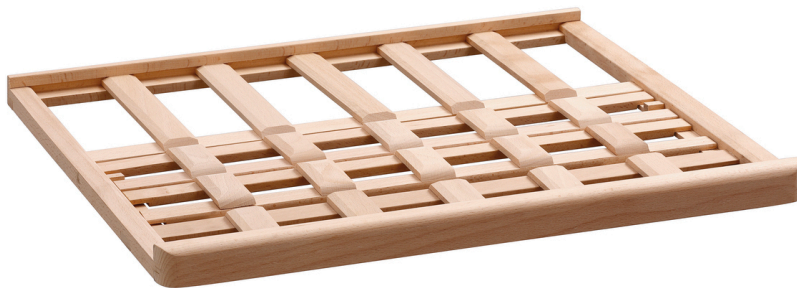

## Wine presenter 2Z 126FL

- ▶ Designed for
  - ✓ Wine cooler 2Z 126FL

- ▶ Capacity:
  - ✓ Up to 6 bottles

- ▶ Bottle position:
  - ✓ Horizontal
  - ✓ Approx. 25° angle (presenter set up)

### Description

For a perfect wine presentation: The wine presenter specially designed for the 2Z 126FL wine cooler offers space for up to 6 bottles, which can be presented either at a 25° angle or horizontally thanks to the folding mechanism.

### Features

- Colour: Pine
- Capacity: Max. 6 bottles
- Bottle presentation: Horizontal
- Properties: Approx. 25° angle (presenter set up)  
Can be exchanged with the intermediate shelves of wine cooler 2Z 126FL
- Material: Wood
- Important information: -
- Size: W 506 x D 438 x H 30 mm
- Weight: 1 kg