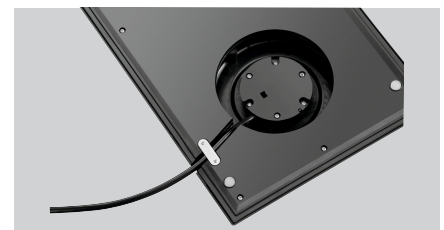

Features

- Material: Plastic
- Colour: Black
- Designed for: High-gloss
1 kettle
Kettle 0.8L | Black, high-gloss
Kettle 0.6L | Black, matt
- Recess for kettle: Ø 145 mm
- Properties: 3 storage compartments for tea, instant coffee, sugar and spoons/stirrers
Cable in the base
1 drip tray
- Including: Delivered without kettle
- Important information: W 465 x D 225 x H 30 mm
- Size:
- Weight: 0.91 kg

- ▶ Tea caddy for
 - ✓ Kettle 0.8L
 - ✓ Kettle 0.6L

- ▶ Design:
 - ✓ Black, high-gloss

- ▶ 3 storage compartments for tea, instant coffee, sugar and spoons/stirrers

- ▶ Removable drip tray

- ▶ Cable in the base

Tea station 1145SH Add on Products

Kettle 0,8L

- Material: Plastic
- Material lid: Plastic
- Content: 0,8 litre(s)
- Minimum brewing quantity: 0,3 litre(s)
- Temperature range to: 100 °C
- Automatic boil stop: Yes
- Filling level display: Yes