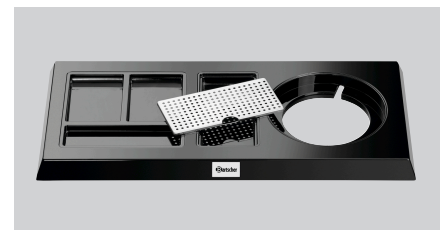

Tea station 1145SH

Description

Hot water for tea, instant coffee or other infused drinks: Whether in the hotel room, in waiting areas or in customer meetings. With the tea caddy, everything is tidy and immediately at hand - from tea bags to spoons.

Features

- Material: Plastic
- Colour: Black
- Designed for: High-gloss
1 kettle
Kettle 0.8L | Black, high-gloss
Kettle 0.6L | Black, matt
- Recess for kettle: Ø 145 mm
- Properties: 3 storage compartments for tea, instant coffee, sugar and spoons/stirrers
Cable in the base
1 drip tray
- Including: Delivered without kettle
- Important information: W 465 x D 225 x H 30 mm
- Size:
- Weight: 0.91 kg

- ▶ Tea caddy for
 - ✓ Kettle 0.8L
 - ✓ Kettle 0.6L

- ▶ Design:
 - ✓ Black, high-gloss

- ▶ 3 storage compartments for tea, instant coffee, sugar and spoons/stirrers

- ▶ Removable drip tray

- ▶ Cable in the base

Tea station 1145SH Add on Products

Kettle 0,8L

- Material: Plastic
- Material lid: Plastic
- Content: 0,8 litre(s)
- Minimum brewing quantity: 0,3 litre(s)
- Temperature range to: 100 °C
- Automatic boil stop: Yes
- Filling level display: Yes