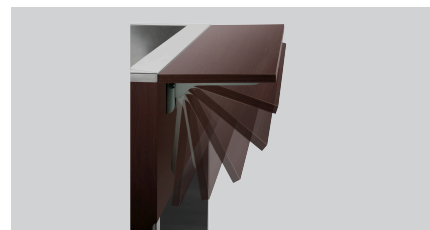

Buffet trolley Kids W4110-150W

Description

The mobile buffet solution for children – because they, too, love looking at food and like to make their own choice of perfectly heated dishes.

Features

• Serving height:	700 mm
• Material:	Laminated wood Stainless steel Plastic
• Power load:	2,2 kW 230 V 50 Hz
• Important information:	-
• Number of tanks:	1
• Temperature range:	30 °C to 90 °C
• Tray slide:	yes Folding Dimensions: B 1,460 x T 250 mm
• Basin size, GN format:	4 x 1/1 GN
• Control lamp:	Heat up Lighting
• Drain cock:	Yes
• Connection cable type:	Spiral cable
• Length cable:	1 m

▶ Continue on the next page

▶ Mobile buffet solution for children

✓ Serving height: 700 mm

▶ Buffet cart for hot dishes, designed for:

✓ 4 x 1/1 GN

✓ Max. depth of GN containers: 150 mm

▶ With tray slide

✓ Hinged

✓ Dimensions: W 1,460 x D 250 mm

▶ Lighting

✓ 4 infrared heating lamps

✓ Can be controlled separately

Buffet trolley Kids W4110-150W

- Germ guard: Yes
- Lighting: Infrared heat lamps
Can be switched separately
- Delivery state: Permanently mounted
- Swivel casters: 5 swivel casters, 2 with brake
- Properties: Stainless steel sink
Rounded corners
- Colour: Wenge
- Not included in delivery: GN containers
- Depth GN container max.: 150 mm
- Including: 4 bars: Length 528 mm, width 30 mm
- Size: W 1,425 x D 1,160 x H 1,200 mm
- Weight: 96 kg