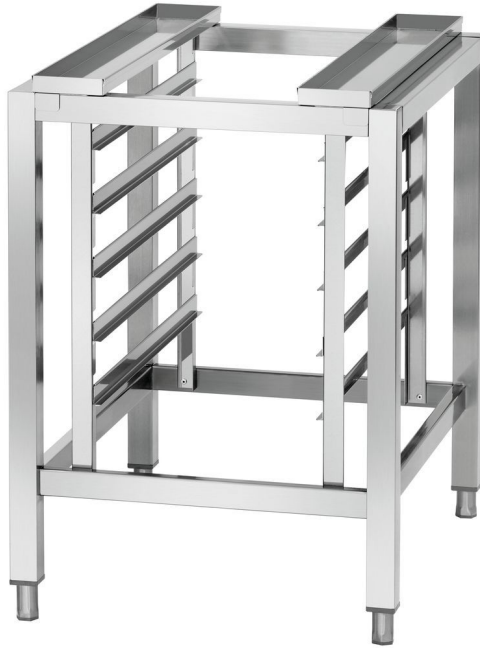

Base unit Silversteam-K

- ▶ Designed for GN 1/1 combi-steamers in the Bartscher Kompakt series
- ▶ Shelves for GN containers
 - ✓ Format: 1/1 GN
 - ✓ Number of shelves: 5

Description

Features

• Material:	Chrome-nickel steel
• Number of drawers:	5
• Designed for:	1/1 GN combi-steamers Silversteam-K series
• Format drawers:	1/1 GN
• Important information:	-
• Colour:	Silver
• Base shelf:	No
• Type of drawers:	Longitudinal
• Height-adjustable feet:	Yes
• Height adjustable:	735 mm to 780 mm
• Size:	W 550 x D 700 x H 741 mm
• Weight:	14.2 kg