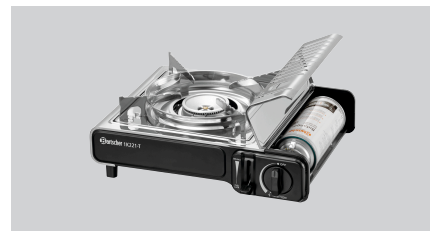

## Gas cooker 1K221-T

### Description

Small, light, compact – simply practical. In combination with the optionally available gas cartridges, this gas cooker is immediately ready for use outdoors and is quickly stored away again to save space.

### Features

|                                       |                           |
|---------------------------------------|---------------------------|
| • Colour:                             | Silver                    |
| • Material:                           | Steel                     |
| • Number of hobs:                     | 1                         |
| • Important information:              | Can only be used outdoors |
| • Diameter cooking crockery:          | 150 - 270 mm              |
| • Type of hobs:                       | Gas                       |
| • Gas type:                           | Butane                    |
| • Output hob(s) max.:                 | 2,2 kW                    |
| • Gas consumption at maximum setting: | 160 g / h                 |
| • Gas burner:                         | Single burner             |
| • Ignition type:                      | Piezo ignition            |
| • Pilot flame:                        | No                        |
| • Ignition guard:                     | Yes                       |
| • Control unit:                       | Toggle<br>Lever           |

▶ Continue on the next page

- ▶ Small, light, compact
- ✓ Output: 2.2 kW
- ✓ Gas type: Butane

- ▶ Gas burner: Ring burner
- ✓ Cookware diameter: 150 - 270 mm

- ▶ Safety in focus with the new flame control
- ✓ 2-phase ignition protection system
- ✓ Burner is thermo-electrically secured