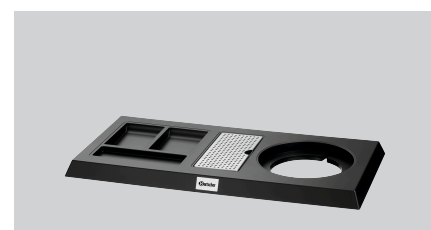

Tea station 1145M

Description

Hot water for tea, instant coffee or other infused drinks: Whether in the hotel room, in waiting areas or in customer meetings. With the tea caddy, everything is tidy and immediately at hand - from tea bags to spoons.

Features

- Material: Plastic
- Designed for: 1 kettle
Kettle 0.6L | Black, matt
Kettle 0.8L | Black, high-gloss
- Recess for kettle: Ø 145 mm
- Properties: 3 storage compartments for tea, instant coffee, sugar and spoons/stirrers
Cable in the base
- Including: 1 drip tray
- Important information: Delivered without kettle
- Colour: Black
Matt
- Size: W 465 x D 225 x H 30 mm
- Weight: 0.91 kg

- ▶ Tea caddy for
 - ✓ Kettle 0.6 L
 - ✓ Kettle 0.8 L

- ▶ Design:
 - ✓ Matt black

- ▶ 3 storage compartments for tea, instant coffee, sugar and spoons/stirrers

- ▶ Removable drip tray

- ▶ Cable in the base

Tea station 1145M Add on Products

Kettle 0,6L

- Power load: 0,8 kW | 230 V | 50/60 Hz
- Material: Stainless steel
Plastic
- Content: 0,6 litre(s)
- Minimum brewing quantity: 0,3 litre(s)
- Temperature range to: 100 °C
- Double-walled: Yes