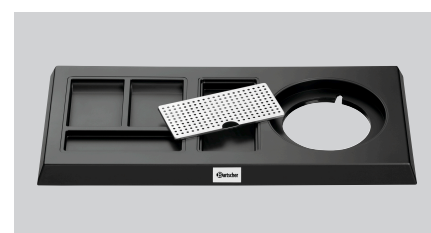

Tea station 1145M

Description

Hot water for tea, instant coffee or other infused drinks: Whether in the hotel room, in waiting areas or in customer meetings. With the tea caddy, everything is tidy and immediately at hand - from tea bags to spoons.

Features

- Material: Plastic
- Designed for: 1 kettle
Kettle 0.6L | Black, matt
Kettle 0.8L | Black, high-gloss
- Recess for kettle: Ø 145 mm
- Properties: 3 storage compartments for tea, instant coffee, sugar and spoons/stirrers
Cable in the base
- Including: 1 drip tray
- Important information: Delivered without kettle
- Colour: Black
Matt
- Size: W 465 x D 225 x H 30 mm
- Weight: 0.91 kg

- ▶ Tea caddy for
 - ✓ Kettle 0.6 L
 - ✓ Kettle 0.8 L

- ▶ Design:
 - ✓ Matt black

- ▶ 3 storage compartments for tea, instant coffee, sugar and spoons/stirrers

- ▶ Removable drip tray

- ▶ Cable in the base

Tea station 1145M Add on Products

Kettle 0,6L

- Power load: 0,8 kW | 230 V | 50/60 Hz
- Material: Stainless steel
Plastic
- Content: 0,6 litre(s)
- Minimum brewing quantity: 0,3 litre(s)
- Temperature range to: 100 °C
- Double-walled: Yes