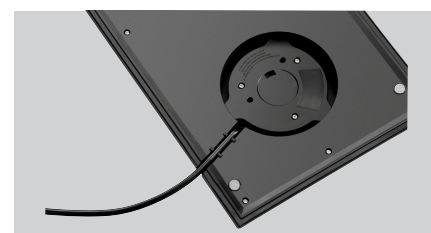

Features

- Material: Plastic
- Designed for: 1 kettle
Kettle 0.6L | Black, matt
Kettle 0.8L | Black, high-gloss
- Recess for kettle: Ø 145 mm
- Properties: 3 storage compartments for tea, instant coffee, sugar and spoons/stirrers
Cable in the base
- Including: 1 drip tray
- Important information: Delivered without kettle
- Colour: Black
Matt
- Size: W 465 x D 225 x H 30 mm
- Weight: 0.91 kg

- ▶ Tea caddy for
 - ✓ Kettle 0.6 L
 - ✓ Kettle 0.8 L

- ▶ Design:
 - ✓ Matt black

- ▶ 3 storage compartments for tea, instant coffee, sugar and spoons/stirrers

- ▶ Removable drip tray

- ▶ Cable in the base

Tea station 1145M Add on Products

Kettle 0,6L

- Power load: 0,8 kW | 230 V | 50/60 Hz
- Material: Stainless steel
Plastic
- Content: 0,6 litre(s)
- Minimum brewing quantity: 0,3 litre(s)
- Temperature range to: 100 °C
- Double-walled: Yes