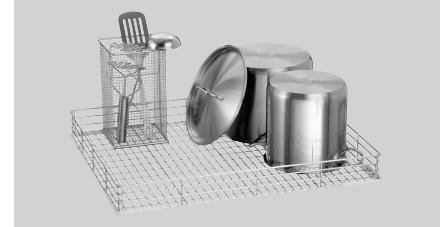

## Universal basket TS 665 R

- ▶ Basket size: 665 x 550 mm
- ✓ Inside height: 70 mm

- ▶ Suitable for:
  - ✓ Pots
  - ✓ Pans
  - ✓ GN containers

### Description

Individually usable stainless steel washing basket for pots, pans or GN containers to suit tray dishwasher TS5500.

### Features

- Inside height: 70 mm
- Stackable: No
- Number of shelves: 1
- Colour: Silver
- Design: Flat
- Material: CNS 18/10
- Important information: -
- Suitable for:
  - Pots
  - Pans
  - GN containers
- Basket size: 665 x 550 mm
- Size: W 665 x D 550 x H 75 mm
- Weight: 2.5 kg