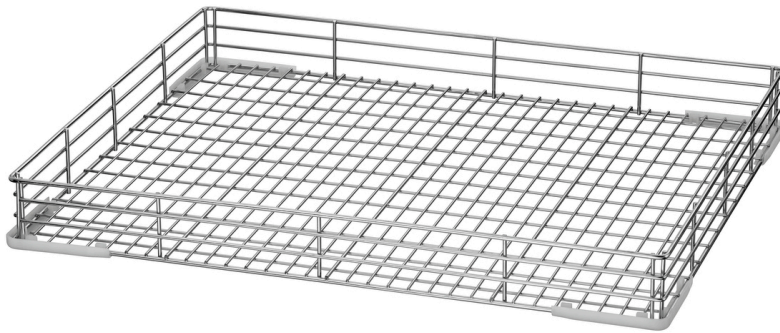

## Universal basket TS 665 R

- ▶ Basket size: 665 x 550 mm
- ✓ Inside height: 70 mm

- ▶ Suitable for:
  - ✓ Pots
  - ✓ Pans
  - ✓ GN containers

### Description

Individually usable stainless steel washing basket for pots, pans or GN containers to suit tray dishwasher TS5500.

### Features

- Inside height: 70 mm
- Stackable: No
- Number of shelves: 1
- Colour: Silver
- Design: Flat
- Material: CNS 18/10
- Important information: -
- Suitable for:
  - Pots
  - Pans
  - GN containers
- Basket size: 665 x 550 mm
- Size: W 665 x D 550 x H 75 mm
- Weight: 2.5 kg

#### Tray basket TS

CNS  
18/10

- Inside height: 195 mm
- Number of shelves: 8
- Design: Tray holders
- Tray size max.: 600 x 400 mm
- Material: CNS 18/10
- Important information: -
- Basket size: 300 x 465 mm