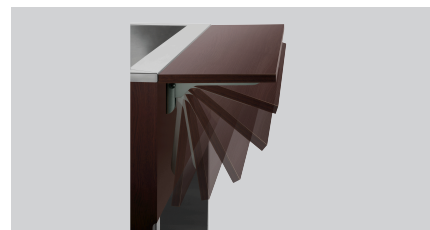

▶ Continue on the next page

▶ Mobile buffet solution for children

✓ Serving height: 700 mm

▶ Buffet cart for cold dishes, designed for:

✓ 4 x 1/1 GN

✓ Max. depth of GN containers: 150 mm

▶ With tray slide

✓ Hinged