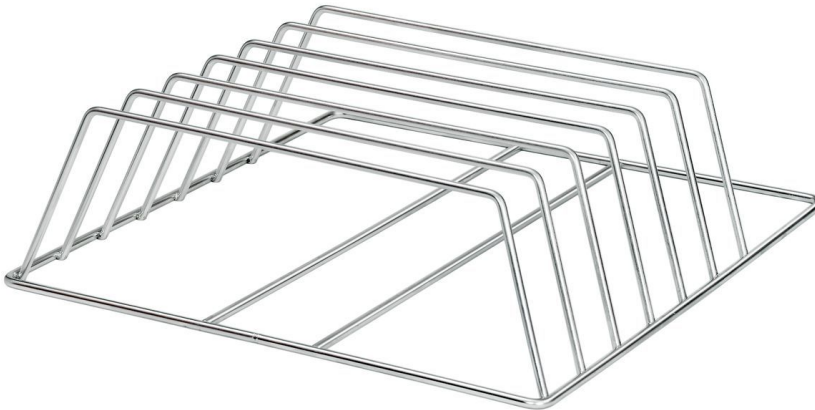

## Tray basket 600x400

▶ Designed for: Trays  
Tray size max.: 600 x 400 mm

Number of shelves: 6

### Description

### Features

- Number of shelves: 6
- Design: Tray holders
- Suitable for: Trays
- Important information: -
- Tray size max.: 600 x 400 mm
- Inside height: 150 mm
- Material: CNS 18/10
- Size: W 500 x D 500 x H 160 mm
- Weight: 1.5 kg