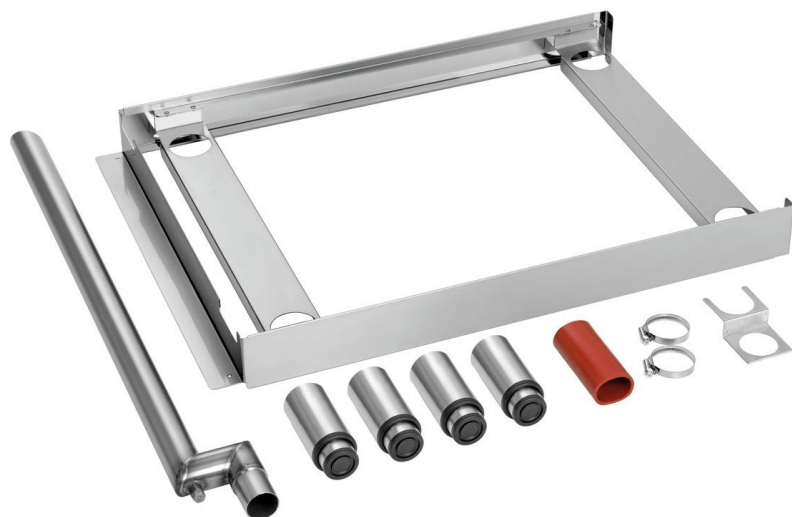

Connection kit Silversteam-K

- ▶ Designed for the electric 1/1 GN combi steamers in the "Bartscher Kompakt" and "Silversteam-K" series

Description

The space-saving solution: The connection kit allows 2 electrical 1/1 GN combi steamers in the "Bartscher Kompakt" and "Silverstream-K" series to be stacked.

Features

- Material: Stainless steel
- Designed for: Electric 1/1 GN combi-steamers from the Silversteam series-K and Bartscher Kompakt
- Combination possibilities: 6 x 1/1 GN to 6 x 1/1 GN
6 x 1/1 GN to 10 x 1/1 GN
- Important information: -
- Size frame: W 525 x D 735 x H 75 mm
- Set comprises: 1 frame
4 feet
1 pipe and holding plate for vapour extraction
1 connection hose
Attachment circlips
Screws
- Size: W 525 x D 735 x H 75 mm
- Weight: 4.8 kg