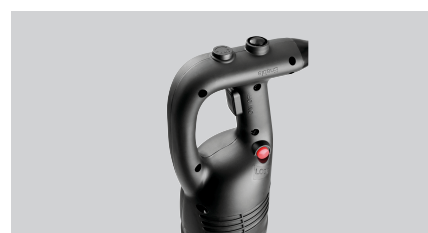

- Max. mixer speed: 19,000 rpm