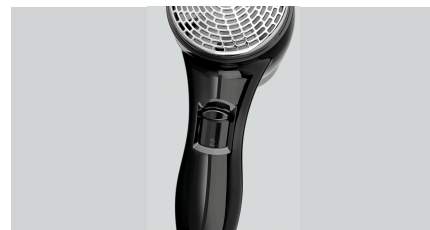

## Hotel hairdryer 1600S

### Description

Whether in a hotel room, guest house, youth hostel, or ship's cabin – with its elegant black design, this hotel hairdryer enhances any interior. The long spiral cable offers a high level of flexibility for the wall mounting position.

### Features

• Colour:	Black / silver
• Model:	Wall-mounting
• Air flow regulation:	3-level
• Temperature control:	Can be regulated via air flow
• Cold air:	Yes
• Shaver socket:	No
• Type of cable:	Spiral cable
• Length cable:	1 - 2.5 m
• Protection class:	2
• On/off pushbutton:	yes
	On handle
• Master switch:	yes
	On wall holder
• Including:	Attachment material
	Wall holder
• Power load:	1,6 kW   230 V   50/60 Hz
• Material:	Plastic

▶ Continue on the next page

▶ Hotel hairdryer for wall mounting

✓ Elegant black design

▶ Air flow regulation

✓ 3 settings

▶ Cold air

▶ Spiral cable

✓ 1 - 2.5 m