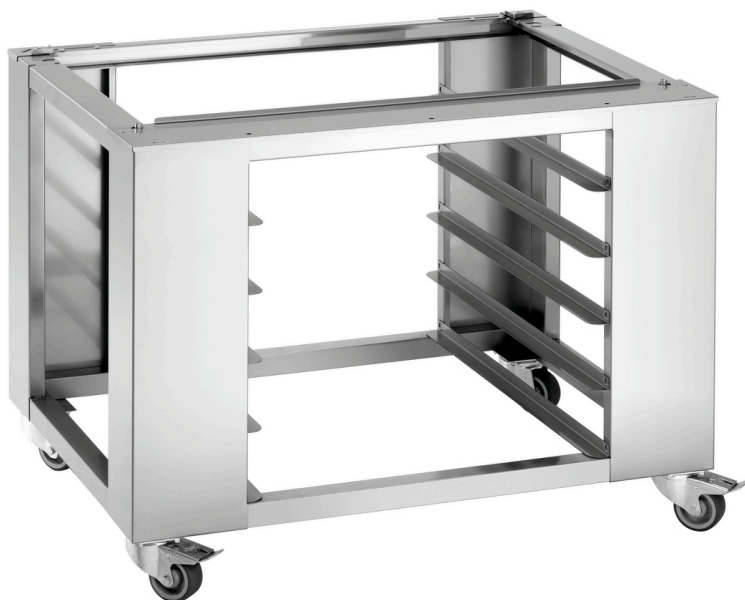

Base frame LBO6040-4

Description

This high-quality base frame is compatible with the store baking ovens. It can accommodate up to 4 trays with standard bakery size 600 x 400 mm. To ensure stability, the swivel castors are fitted with a total of 2 locking brakes.

Features

- Format drawers: 600 x 400 mm
- Height-adjustable feet: No
- Material: Stainless steel
- Number of drawers: 4
- Base shelf: No
- Important information: Designed for: Convection ovens MC, convection ovens HC, deck oven CL6040-1
- Type of drawers: Crosswise
- Colour: Silver
- Swivel casters: 2 casters, 2 swivel casters with brakes
- Diameter casters: 80 mm
- Estimated delivery time from our warehouse in Salzkotten, Germany is week: 31 / 2022
- Size: W 990 x D 760 x H 750 mm
- Weight: 28 kg

- ▶ Designed for:
 - ✓ Convection oven MC
 - ✓ Convection oven HC
 - ✓ Deck oven CL6040-1

- ▶ 4 drawers
 - ✓ 600 x 400 mm
 - ✓ Crosswise insertion

- ▶ Swivel casters:
 - ✓ 2 casters
 - ✓ 2 swivel casters with brakes