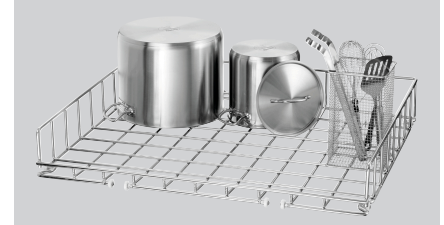

## Universal basket TS 850 R

- ▶ Basket size: 850 x 725 mm
- ✓ Inside height: 125 mm

- ▶ Suitable for:
  - ✓ Pots
  - ✓ Pans
  - ✓ GN containers

### Description

Universal basket suitable for the TS8500 tray dishwasher – individually usable stainless steel washing basket for pots, pans or GN containers.

### Features

- Inside height: 125 mm
- Stackable: No
- Number of shelves: 1
- Colour: Silver
- Design: Flat
- Suitable for: Pots  
Pans  
GN containers
- Material: CNS 18/10
- Important information: -
- Basket size: 850 x 725 mm
- Size: W 850 x D 725 x H 135 mm
- Weight: 9.7 kg