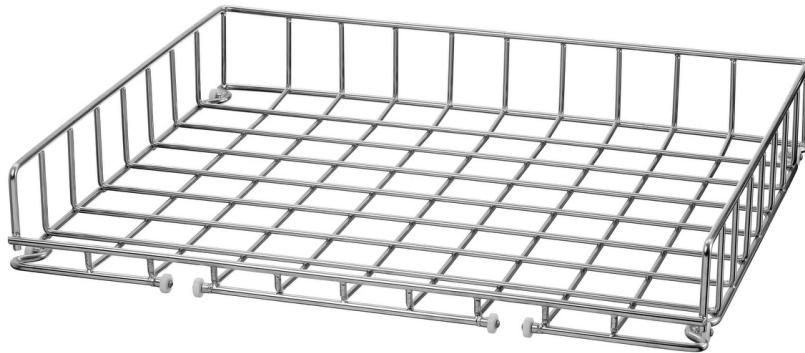

## Universal basket TS 850 R

- ▶ Basket size: 850 x 725 mm
- ✓ Inside height: 125 mm

- ▶ Suitable for:
  - ✓ Pots
  - ✓ Pans
  - ✓ GN containers

### Description

Universal basket suitable for the TS8500 tray dishwasher – individually usable stainless steel washing basket for pots, pans or GN containers.

### Features

- Inside height: 125 mm
- Stackable: No
- Number of shelves: 1
- Colour: Silver
- Design: Flat
- Suitable for: Pots  
Pans  
GN containers
- Material: CNS 18/10
- Important information: -
- Basket size: 850 x 725 mm
- Size: W 850 x D 725 x H 135 mm
- Weight: 9.7 kg